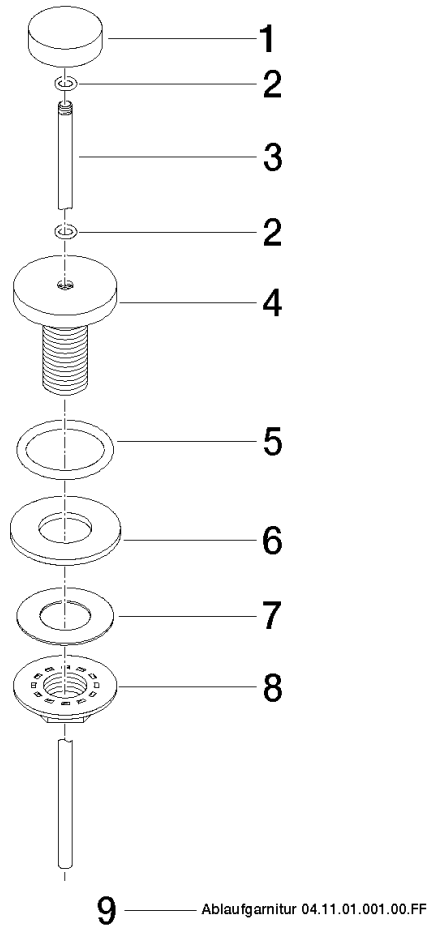

Basin Waste with knob for deck mounting 1 1/4" - Chrome

IMO

10 200 970

Fits: IMO, LULU, MADISON, MEM, TARA,
CL.1, LISSÉ, VAIA, META, CYO

	Chrome	10 200 970-00
	Brushed Platinum	10 200 970-06
	Platinum	10 200 970-08
	Durabronze (23kt Gold)	10 200 970-09
	Dark Chrome	10 200 970-19
	Light Gold	10 200 970-26
	Brushed Light Gold	10 200 970-27
	Brushed Durabronze (23kt Gold)	10 200 970-28
	Matte Black	10 200 970-33
	Brushed Bronze	10 200 970-42
	Brushed Champagne (22kt Gold)	10 200 970-46
	Champagne (22kt Gold)	10 200 970-47
	Brushed Chrome	10 200 970-93
	Brushed Dark Platinum	10 200 970-99

Basin Waste with knob for deck mounting 1 1/4" - Chrome

IMO

10 200 970

Only suitable for basins with an overflow.

10 200 970

10 200 970

Parts for other finishes can be found here: Brushed Platinum

Spare parts list

No.	Item Number	Name	Quantity used	Delivery time
1	09 21 33 001-00	handle	1	10
2	09 14 10 007 90	seal	2	2
3	09 31 09 004-00	pull-rod	1	10
4	09 18 40 022-00	sleeve	1	10
5	09 14 10 095 90	seal	1	2
6	09 14 05 012 90	seal	1	2
7	09 14 40 001 90	seal	1	60
8	09 23 10 010 90	nut	1	2
9	90 11 01 001 00-00	pop-up waste	1	10