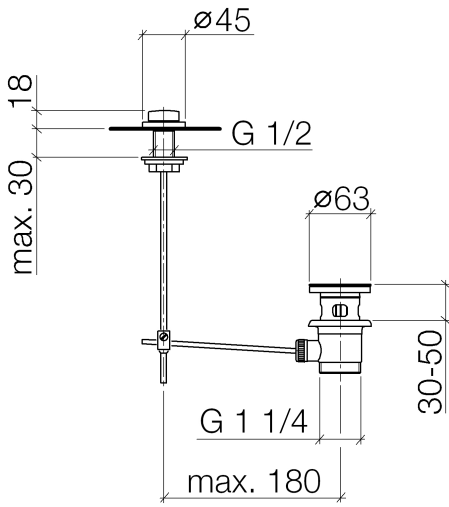

Basin Waste with knob for deck mounting 1 1/4" - Chrome

IMO

10 200 970

Fits: IMO, LULU, MADISON, MEM, TARA,
CL.1, LISSÉ, VAIA, META, CYO

	Chrome	10 200 970-00
	Brushed Platinum	10 200 970-06
	Platinum	10 200 970-08
	Durabronze (23kt Gold)	10 200 970-09
	Dark Chrome	10 200 970-19
	Light Gold	10 200 970-26
	Brushed Light Gold	10 200 970-27
	Brushed Durabronze (23kt Gold)	10 200 970-28
	Matte Black	10 200 970-33
	Brushed Bronze	10 200 970-42
	Brushed Champagne (22kt Gold)	10 200 970-46
	Champagne (22kt Gold)	10 200 970-47
	Brushed Chrome	10 200 970-93
	Brushed Dark Platinum	10 200 970-99

Basin Waste with knob for deck mounting 1 1/4" - Chrome

IMO

10 200 970

Only suitable for basins with an overflow.

10 200 970

10 200 970

Parts for other finishes can be found here: Brushed Platinum

Spare parts list

No.	Item Number	Name	Quantity used	Delivery time
1	09 21 33 001-00	handle	1	10
2	09 14 10 007 90	seal	2	2
3	09 31 09 004-00	pull-rod	1	10
4	09 18 40 022-00	sleeve	1	10
5	09 14 10 095 90	seal	1	2
6	09 14 05 012 90	seal	1	2
7	09 14 40 001 90	seal	1	60
8	09 23 10 010 90	nut	1	2
9	90 11 01 001 00-00	pop-up waste	1	10